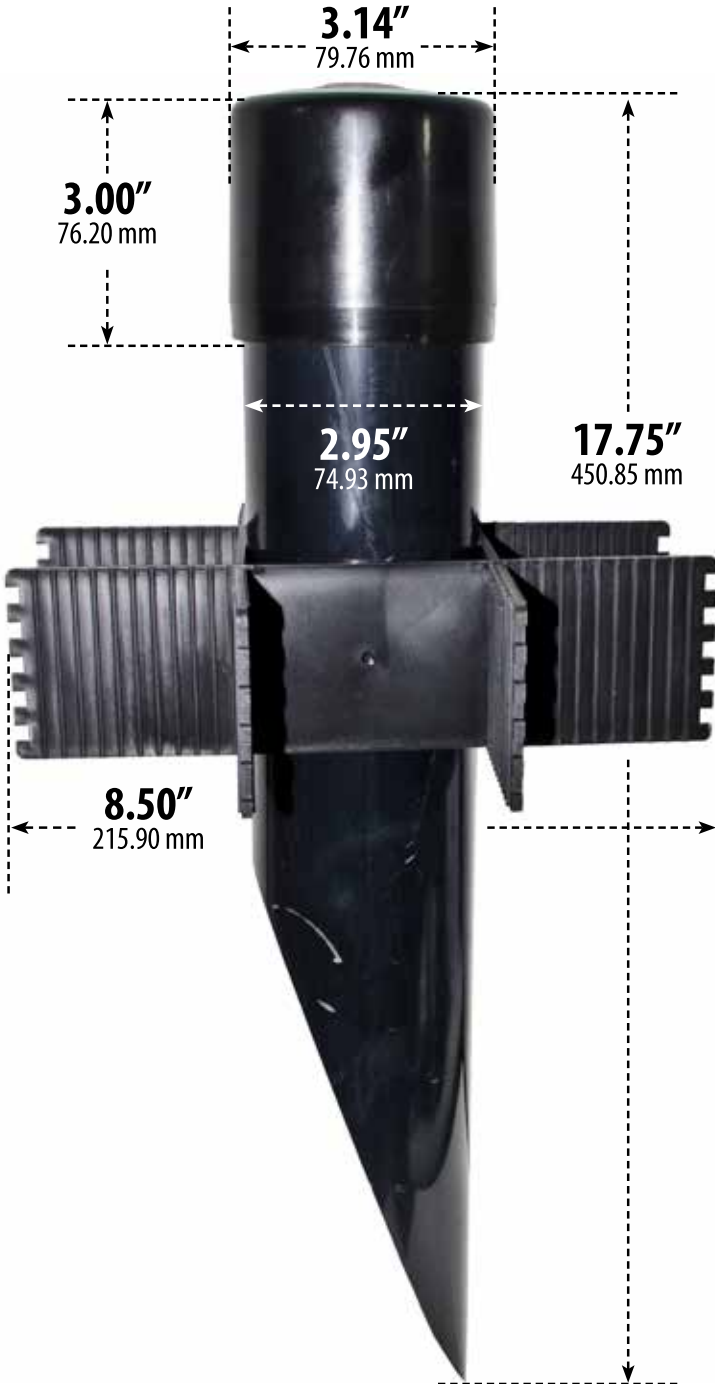

LV-S6

FEMALE GROUND SPIKE

- ▶ **Material:** PVC
 - ▶ **1/2" NPT**
 - ▶ **Available Finish:**
Black, White,
Verde Green
- Weight: 1.8 lbs**

- LV-S6-CAP-B** (Black)
 - LV-S6-CAP-W** (White)
 - LV-S6-CAP-VG** (Verde Green)
- Cap Also Available Separately